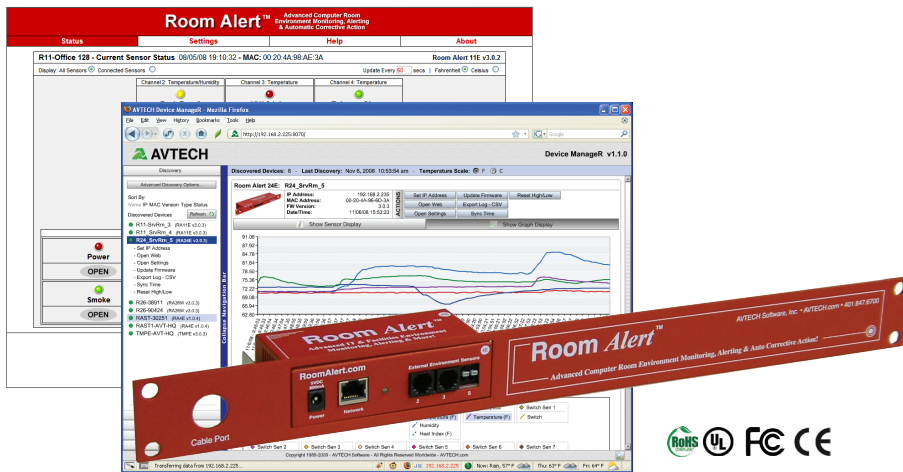

Room Alert® 4E

“Advanced Physical Environment Monitoring,
Alerting & Automatic Corrective Action”

Starting At Just...

\$365

RA4E-ES1-WAS (Standard \$365)
RA4E-ES1-RAS (Rack Mount \$385)

Advanced Features, Extreme Reliability & Low Cost

- Easy Ethernet ‘Plug & Play’ setup for immediate IT & facilities environment monitoring.
- Includes a built-in sensor for digital temperature.
- Includes an external Digital Temperature Sensor.
- Includes ports for 2 digital sensors, 1 switch sensor or dry contact and an external Light Tower or Light Tower w/Audio.
- Offers advanced alerting by email, email-to-SMS, SNMP, webpage update and more.
- Use Room Alert 4E’s built-in web server, Device Manager software (included FREE) or any SNMP application to monitor unlimited units across your network.
- The Room Alert 4E package allows real-time sensor status, data logging, graphing, advanced alerting, Fahrenheit/Celsius, high/low watermarks and much more.
- Add a ‘Plugin Bundle’ to Device Manager to enhance the capabilities of the Room Alert 4E. Available plugins allow users to Shutdown or Reboot Windows systems, Log Off users and/or Run Scripts/Commands, alert via Dial Out actions and more, remotely across the network.
- Use Room Alert 4E with or without a host system. That’s right... No PC Required! This saves money, improves reliability and provides options. Install in minutes today, enjoy ‘Peace Of Mind’ tonight!

5 Steps To Prevent IT Disaster
1) Install Monitors for Immediate Detection
2) Auto Alerting to Responsible IT Staff
3) Auto Shutdown & Action Procedures
4) Fast & Appropriate Response by Staff
5) Review/Analyze/Plan Future Prevention