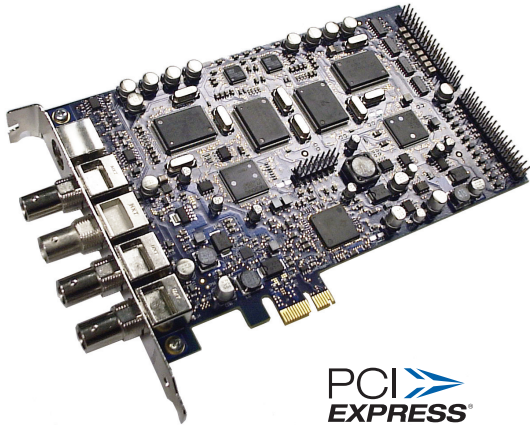

# Osprey® 450e

Video Capture Card

## Multi-Channel PCI Express® Power

The Osprey 450e 4-channel professional analog video capture card provides the legendary Osprey quality for the latest PC architectures. Designed especially for the high-speed PCIe® bus.

### Reduce System Costs via Multi-Channel Video Capture.

The Osprey 450e is a PCI Express card designed to simultaneously capture four independent channels of analog video and unbalanced stereo audio signals and process them independently, minimizing internal PC space requirements. The channel density offered by the Osprey 450e dramatically reduces total system cost by increasing the capture capacity within a single system.

## Osprey® 450e

Video Capture Card