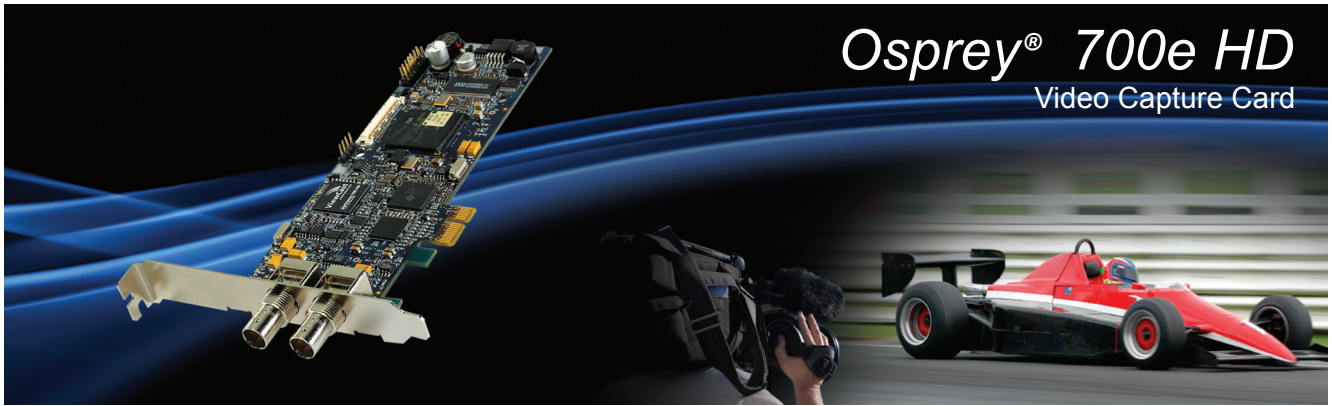

Osprey® 700e HD

Video Capture Card

Designed for Live in HD with SD Switching On-the-Fly

ViewCast's first high-definition (HD) card for the Osprey® family, the Osprey 700e HD comes with standard-definition (SD) switching on-the-fly, legendary Osprey performance, and the latest PCI Express™ technology.

Already making a splash, the Osprey 700e HD won Streaming Media's 2008 Readers Choice Award and TV Technology magazine's 2007 STAR Award and was featured in HD Video Pro magazine's February 2008 issue.

Designed for Live Exclusive Adaptive Features.

The Osprey 700e HD card comes with Designed for Live™ features which distinguishes it from many cards used for ingesting video into video editing systems or other applications.

Multiple Streams Per Input.

Purchase the Osprey 700e HD with SimulStream and you can:

- Feed multiple encoders at the same time.
- Use with a variety of available streaming codecs to easily create and manage live streams.
- Supports SD and HD streams.
- Create multiple streams of the same type with completely independent settings for sizing, scaling, logos, and bit rates.