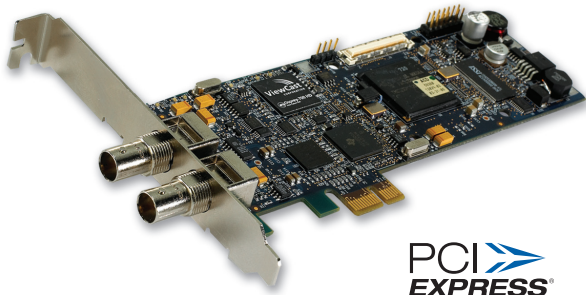

Osprey® 700e HD

Video Capture Card

Section/Chart Heading

Name	Rates	Resolution	Aspect Ratio
480i	30 / 29.97	720 x 480	4:3
576i	25	720 x 576	4:3
576p	50 / 25	720 x 576	4:3
720p	60 / 59.94 / 50 / 30 / 29.97 / 25 / 24 / 23.98	1280 x 720	16:9
1080i	60 / 59.94 / 50 / 30 / 29.97 / 25 / 24 / 23.98	1920 x 1080	16:9
1080p	30 / 29.97 / 25 / 24 / 23.98	1920 x 1080	16:9

Encoding Formats

- DirectShow® compatible

Inputs:

Video:

- SDI (BNCx1)

Audio:

- Embedded SDI (16 channel)

Outputs:

Video:

- SDI Pass through

Audio:

- Embedded SDI

Connectivity:

PCI Express (X1):

- Slots: X1, X4, X8, or X16

Processing:

Pre-processing:

- Scaling, cropping, de-interlacing, inverse telecine, closed caption rendering

Dimensions:

- Full Height, Half Length Board
- 6.60" L x 2.71" H (16.77cm L x 6.89cm H)

Hardware Warranty:

- 2 Year limited hardware warranty